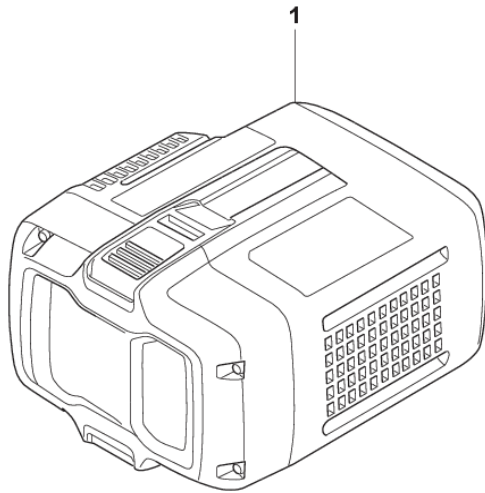

**WT 15i
ACCESSORIES**

REF.	PART NO.	DESCRIPTION	REMARK	QTY.	KIT
1	970457201	BATTERY	RoW	1	
1	970593301	BATTERY	US, CA	1	
2	970592801	BATTERY CHARGER	CE	1	
2	970592803	BATTERY CHARGER	US/CA	1	
2	970592804	BATTERY CHARGER	JP	1	
2	970592805	BATTERY CHARGER	AU/NZ	1	
2	970592802	BATTERY CHARGER	UK	1