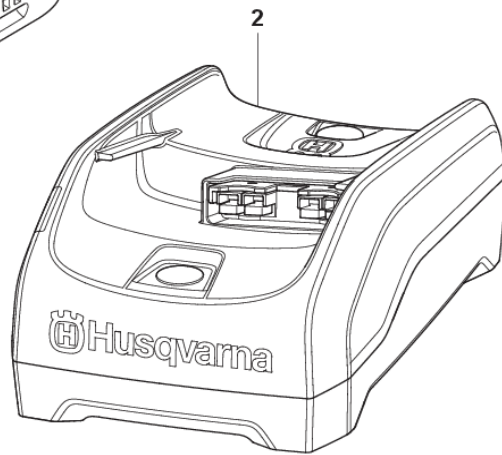

**WT 15i
ACCESSORIES**

REF.	PART NO.	DESCRIPTION	REMARK	QTY.	KIT
1	970457201	BATTERY	RoW	1	
1	970593301	BATTERY	US, CA	1	
2	970592801	BATTERY CHARGER	CE	1	
2	970592803	BATTERY CHARGER	US/CA	1	
2	970592804	BATTERY CHARGER	JP	1	
2	970592805	BATTERY CHARGER	AU/NZ	1	
2	970592802	BATTERY CHARGER	UK	1