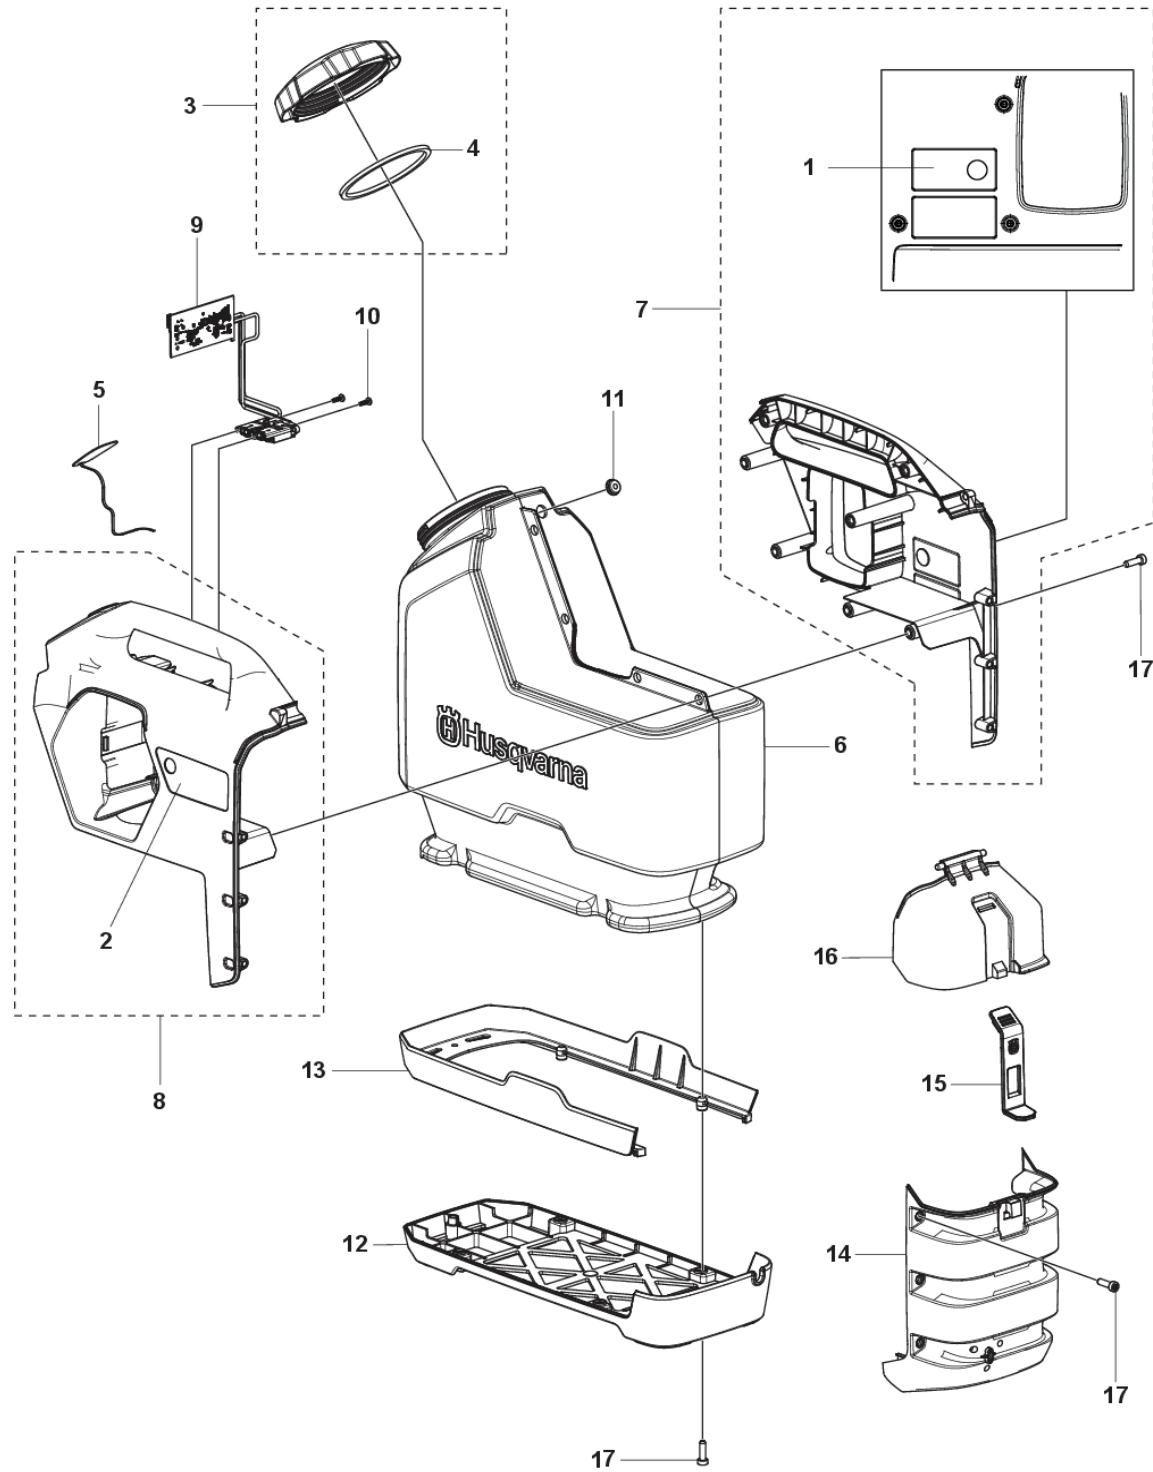

SPARE PARTS CATALOGUE
: HUSQVARNA WT 15I

Spare Parts List

SPARE PARTS LIST

WT 15i
TANK

1

2

REF.	PART NO.	DESCRIPTION	REMARK	QTY.	KIT
1	529339302	DECAL	NA	1	
1	529339304	DECAL	RoW	1	
2	529339401	DECAL	W BLEM	1	
2	529339402	DECAL	W/O BLEM	1	
3	505142901	CAP		1	
4	510242701	O-RING		1	
5	599513701	CONTROL PANEL		1	
6	576637202	TANK		1	
7	529997801	HANDLE HALF	RoW	1	
7	529997802	HANDLE HALF	NA	1	
8	529997502	HANDLE HALF	W/O BLEM	1	
8	529997501	HANDLE HALF	W BLEM	1	
9	599599202	CONTROL UNIT	W/O BLEM	1	
9	599599201	CONTROL UNIT	W BLEM	1	
10	578776103	SCREW ITXPANT		2	
11	522535801	GROMMET		1	
12	505143201	BASE		1	
13	505143301	BASE		1	
14	599598701	COVER		1	
15	599598801	BUCKLE		1	
16	599598601	LID		1	
17	503215420	SCREW ITXSCT		19	

WT 15i
PUMP

REF.	PART NO.	DESCRIPTION	REMARK	QTY.	KIT
1	577064203	PUMP		1	
2	591123101	HOSE CLAMP		1	
3	577064101	HOSE		1	
4	510243001	NIPPLE		1	
5	505143701	BRACKET		1	
6	505143801	HOSE COUPLING		1	
7	516043101	SPRING		1	
8	503266003	COUPLER		1	
9	586572301	NOZZLE ASSY		1	
10	599930201	NOZZLE HOLDER		1	
11	525406203	HOSE		1	
12	510243201	NIPPLE		1	
13	510242901	O-RING		1	
14	503215420	SCREW ITXSCT		2	