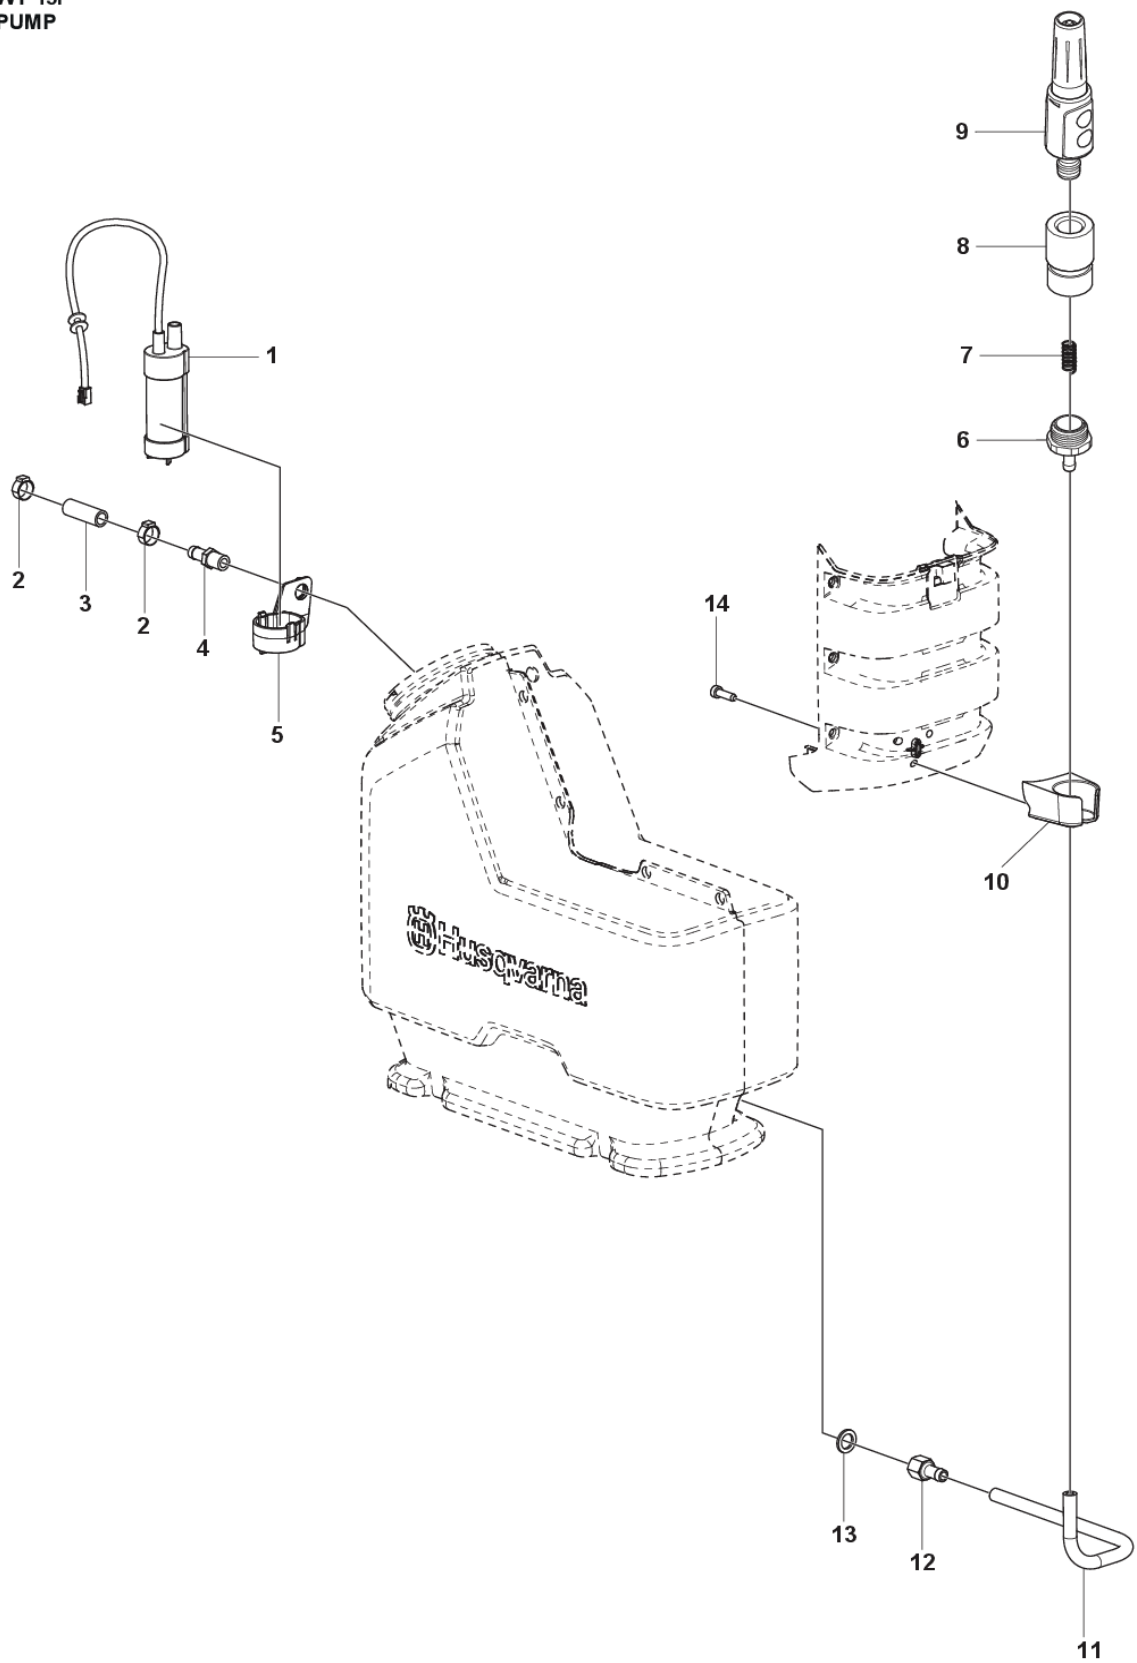

SPARE PARTS CATALOGUE
: HUSQVARNA WT 15I

Spare Parts List

SPARE PARTS LIST

WT 15i
TANK

1

2

REF.	PART NO.	DESCRIPTION	REMARK	QTY.	KIT
1	529339302	DECAL	NA	1	
1	529339304	DECAL	RoW	1	
2	529339401	DECAL	W BLEM	1	
2	529339402	DECAL	W/O BLEM	1	
3	505142901	CAP		1	
4	510242701	O-RING		1	
5	599513701	CONTROL PANEL		1	
6	576637202	TANK		1	
7	529997801	HANDLE HALF	RoW	1	
7	529997802	HANDLE HALF	NA	1	
8	529997502	HANDLE HALF	W/O BLEM	1	
8	529997501	HANDLE HALF	W BLEM	1	
9	599599202	CONTROL UNIT	W/O BLEM	1	
9	599599201	CONTROL UNIT	W BLEM	1	
10	578776103	SCREW ITXPANT		2	
11	522535801	GROMMET		1	
12	505143201	BASE		1	
13	505143301	BASE		1	
14	599598701	COVER		1	
15	599598801	BUCKLE		1	
16	599598601	LID		1	
17	503215420	SCREW ITXSCT		19	

WT 15i
PUMP

REF.	PART NO.	DESCRIPTION	REMARK	QTY.	KIT
1	577064203	PUMP		1	
2	591123101	HOSE CLAMP		1	
3	577064101	HOSE		1	
4	510243001	NIPPLE		1	
5	505143701	BRACKET		1	
6	505143801	HOSE COUPLING		1	
7	516043101	SPRING		1	
8	503266003	COUPLER		1	
9	586572301	NOZZLE ASSY		1	
10	599930201	NOZZLE HOLDER		1	
11	525406203	HOSE		1	
12	510243201	NIPPLE		1	
13	510242901	O-RING		1	
14	503215420	SCREW ITXSCT		2	