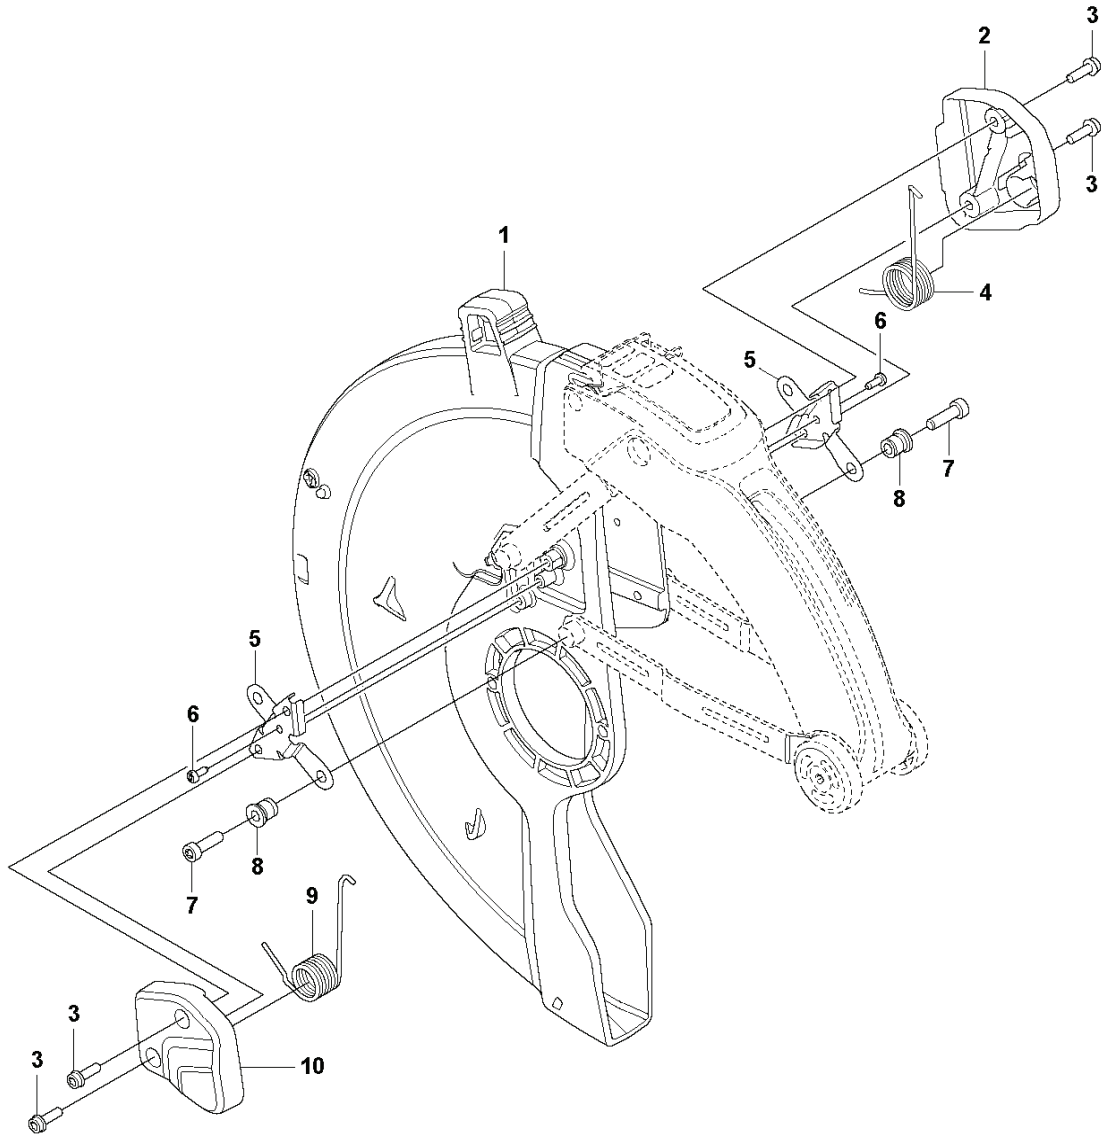

B2 K7000 SMARTGUARD 16"
SMARTGUARD

POWER CUTTERS

PXM_REF	PXM_PARTNO	DESCRIPTION	PXM_REMARK	QTY.
1	599471302	WHEEL GUARD	16"	1
2	597808901	COVER		1
3	525755112	SCREW ITXSCFM		4
4	597809301	SPRING		1
5	598489002	WEAR PLATE		2
6	525887402	SCREW CITXPANT		2
7	544218460	SCREW ITXSCM		4
8	599661701	BUSHING		4
9	597809201	SPRING		1
10	597809001	COVER		1