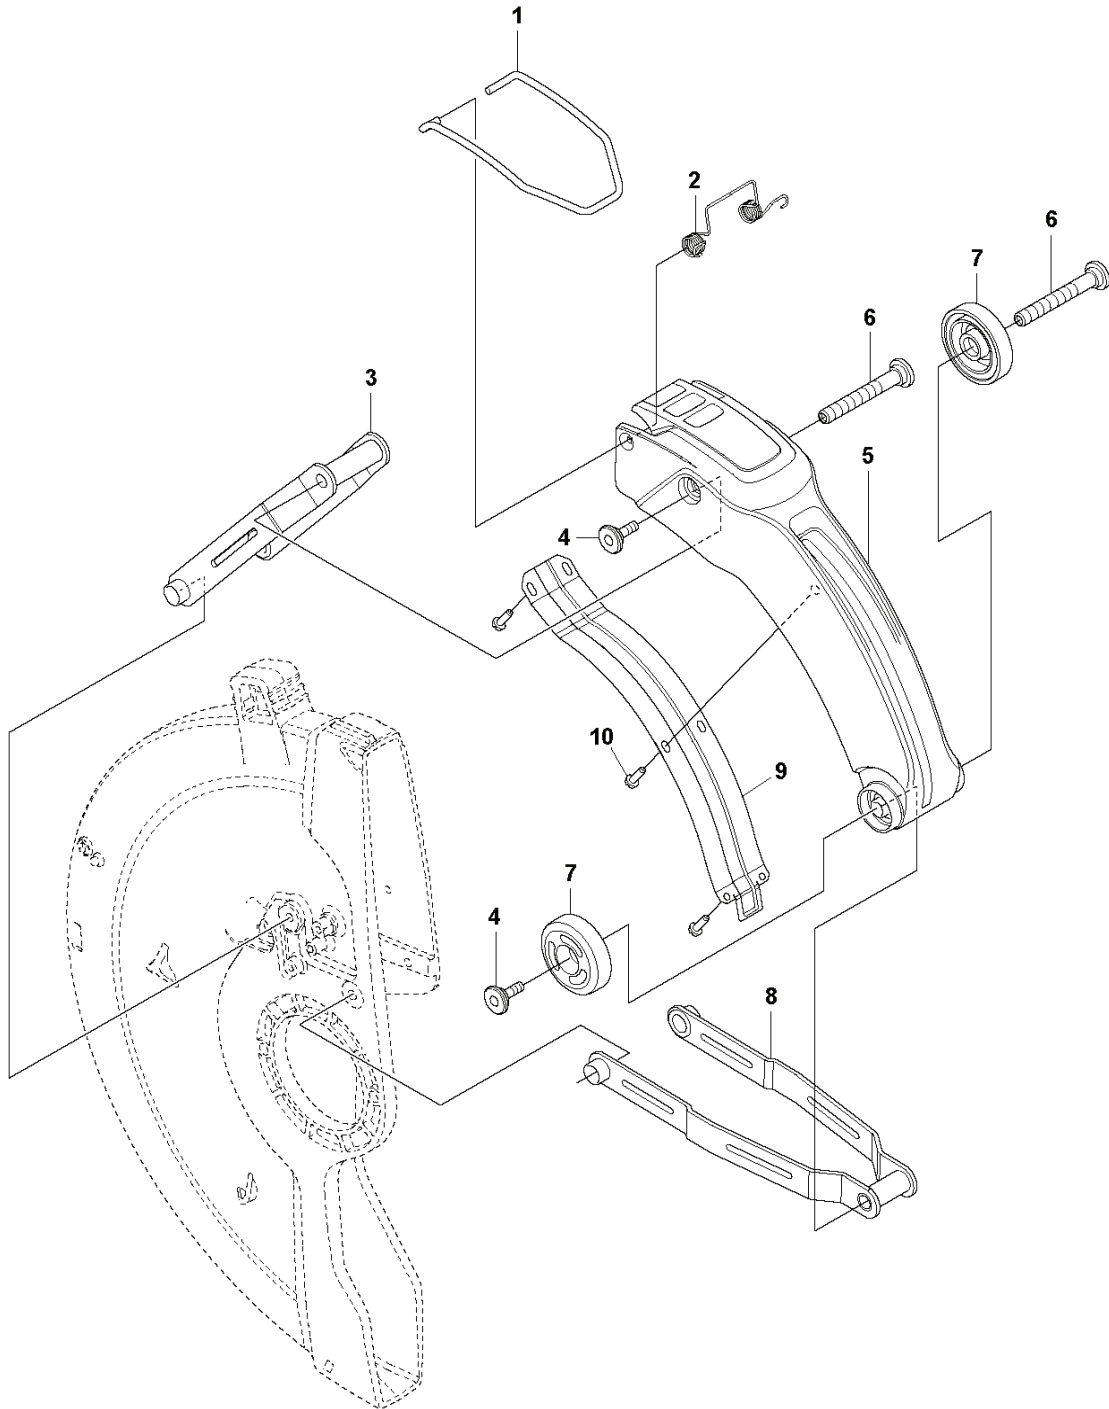

SPARE PARTS CATALOGUE
POWER CUTTERS: HUSQVARNA K 7000 SMARTGUARD

Spare Parts List

SPARE PARTS LIST

POWER CUTTERS

HUSQVARNA K 7000 SMARTGUARD

G K7000 SMARTGUARD 16"
ACCESSORIES

POWER CUTTERS

PXM_REF	PXM_PARTNO	DESCRIPTION	PXM_REMARK	QTY.
1	506382601	TOOL		1

B3 K7000 SMARTGUARD 16"
SMARTGUARD

POWER CUTTERS

PXM_REF	PXM_PARTNO	DESCRIPTION	PXM_REMARK	QTY.
7	584437701	DISC		1
8	584438301	SUPPORT FLANGE		1
9	506070904	FLANGE WASHER	Diam 119mm, Japan 14"/16"	1
9	583874402	FLANGE		1
10	506379622	KIT	Diam 22,2mm	1
10	578398201	BUSHING	Diam 20/25,4mm	1
10	581605403	BUSHING	Diam 30,5mm	1
11	590503801	SCREW		1
12	544218430	SCREW ITXSCM		4
13	584438202	SLEEVE	16", Black	4
14	584438101	SPRING		4
15	584437801	SHIM		2
16	584437901	LINING		1
17	584438001	LINING		1
18	581117707	DECAL		1
19	584992603	DECAL		1

A K7000 SMARTGUARD 16"
BELT GUARD & PULLEY

POWER CUTTERS

PXM_REF	PXM_PARTNO	DESCRIPTION	PXM_REMARK	QTY.
1	506284401	SCREW EHHFM		2
2	506393602	BELT GUARD		1
3	503207205	SCREW CITXSCM		1 2
4	506266801	COMPRESSION SPRING		1 2
5	506409301	NUT		1 2
6	544976306	BELT		1
7	503200045	SCREW EHHFM		1
8	503230116	WASHER		1
9	584439401	PULLEY		1
10	589390303	BEARING HOUSING		1
11	505574116	SCREW ITXSCM		1 10
12	586416901	STOP		1 10
13	584788101	NUT		2 10
14	583953301	BALL BEARING		2 10
15	588138401	SHAFT		1
16	590503801	SCREW		1 15

B1 K7000 SMARTGUARD 16"
SMARTGUARD

POWER CUTTERS

PXM_REF	PXM_PARTNO	DESCRIPTION	PXM_REMARK	QTY.
1	597809101	HANDLE LOOP		1
2	597808601	SPRING		1
3	599360001	SUPPORT ASSY		1
4	526834502	SCREW		2
5	599477801	BLADE GUARD		1
6	597794501	SCREW		2
7	597809501	WHEEL		2
8	599359901	SUPPORT ASSY		1
9	529568701	WEAR PLATE		1
10	525887402	SCREW CITXPANT		6