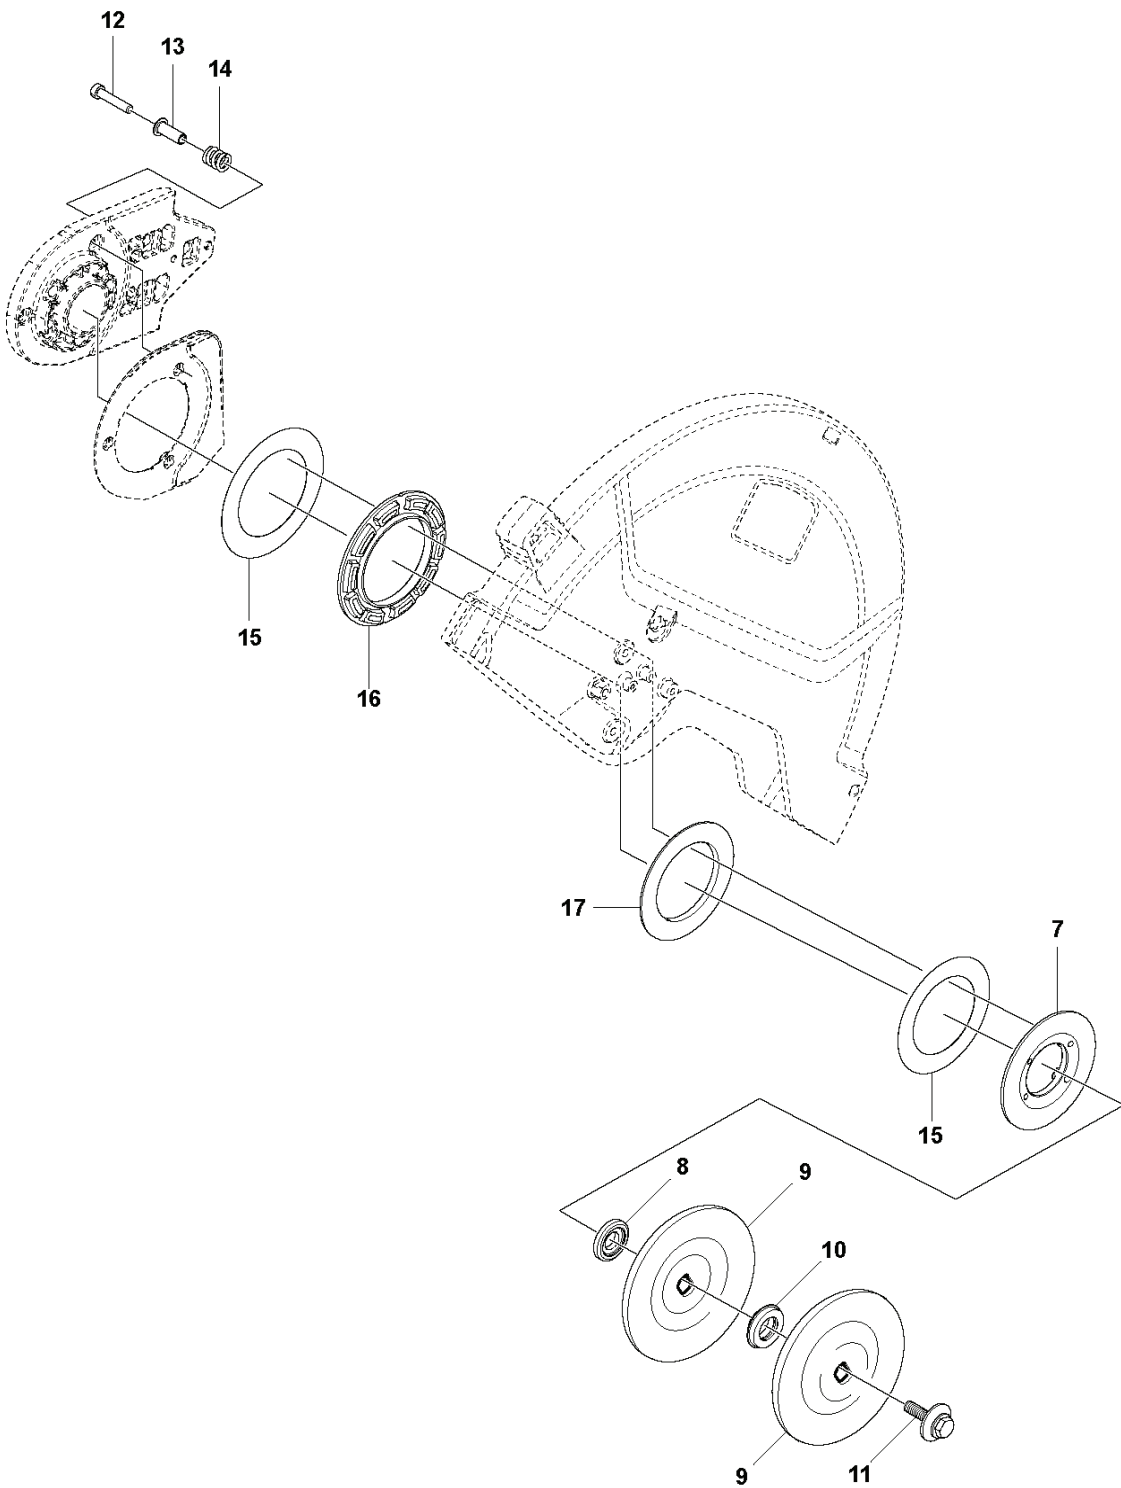

SPARE PARTS CATALOGUE
POWER CUTTERS: HUSQVARNA K 7000 SMARTGUARD

Spare Parts List

SPARE PARTS LIST

POWER CUTTERS

HUSQVARNA K 7000 SMARTGUARD

G K7000 SMARTGUARD 16"
ACCESSORIES

POWER CUTTERS

PXM_REF	PXM_PARTNO	DESCRIPTION	PXM_REMARK	QTY.
1	506382601	TOOL		1

B3 K7000 SMARTGUARD 16"
SMARTGUARD

POWER CUTTERS

PXM_REF	PXM_PARTNO	DESCRIPTION	PXM_REMARK	QTY.
7	584437701	DISC		1
8	584438301	SUPPORT FLANGE		1
9	506070904	FLANGE WASHER	Diam 119mm, Japan 14"/16"	1
9	583874402	FLANGE		1
10	506379622	KIT	Diam 22,2mm	1
10	578398201	BUSHING	Diam 20/25,4mm	1
10	581605403	BUSHING	Diam 30,5mm	1
11	590503801	SCREW		1
12	544218430	SCREW ITXSCM		4
13	584438202	SLEEVE	16", Black	4
14	584438101	SPRING		4
15	584437801	SHIM		2
16	584437901	LINING		1
17	584438001	LINING		1
18	581117707	DECAL		1
19	584992603	DECAL		1

A K7000 SMARTGUARD 16"
BELT GUARD & PULLEY

POWER CUTTERS

PXM_REF	PXM_PARTNO	DESCRIPTION	PXM_REMARK	QTY.
1	506284401	SCREW EHHFM		2
2	506393602	BELT GUARD		1
3	503207205	SCREW CITXSCM		1 2
4	506266801	COMPRESSION SPRING		1 2
5	506409301	NUT		1 2
6	544976306	BELT		1
7	503200045	SCREW EHHFM		1
8	503230116	WASHER		1
9	584439401	PULLEY		1
10	589390303	BEARING HOUSING		1
11	505574116	SCREW ITXSCM		1 10
12	586416901	STOP		1 10
13	584788101	NUT		2 10
14	583953301	BALL BEARING		2 10
15	588138401	SHAFT		1
16	590503801	SCREW		1 15

B1 K7000 SMARTGUARD 16"
SMARTGUARD

POWER CUTTERS

PXM_REF	PXM_PARTNO	DESCRIPTION	PXM_REMARK	QTY.
1	597809101	HANDLE LOOP		1
2	597808601	SPRING		1
3	599360001	SUPPORT ASSY		1
4	526834502	SCREW		2
5	599477801	BLADE GUARD		1
6	597794501	SCREW		2
7	597809501	WHEEL		2
8	599359901	SUPPORT ASSY		1
9	529568701	WEAR PLATE		1
10	525887402	SCREW CITXPANT		6