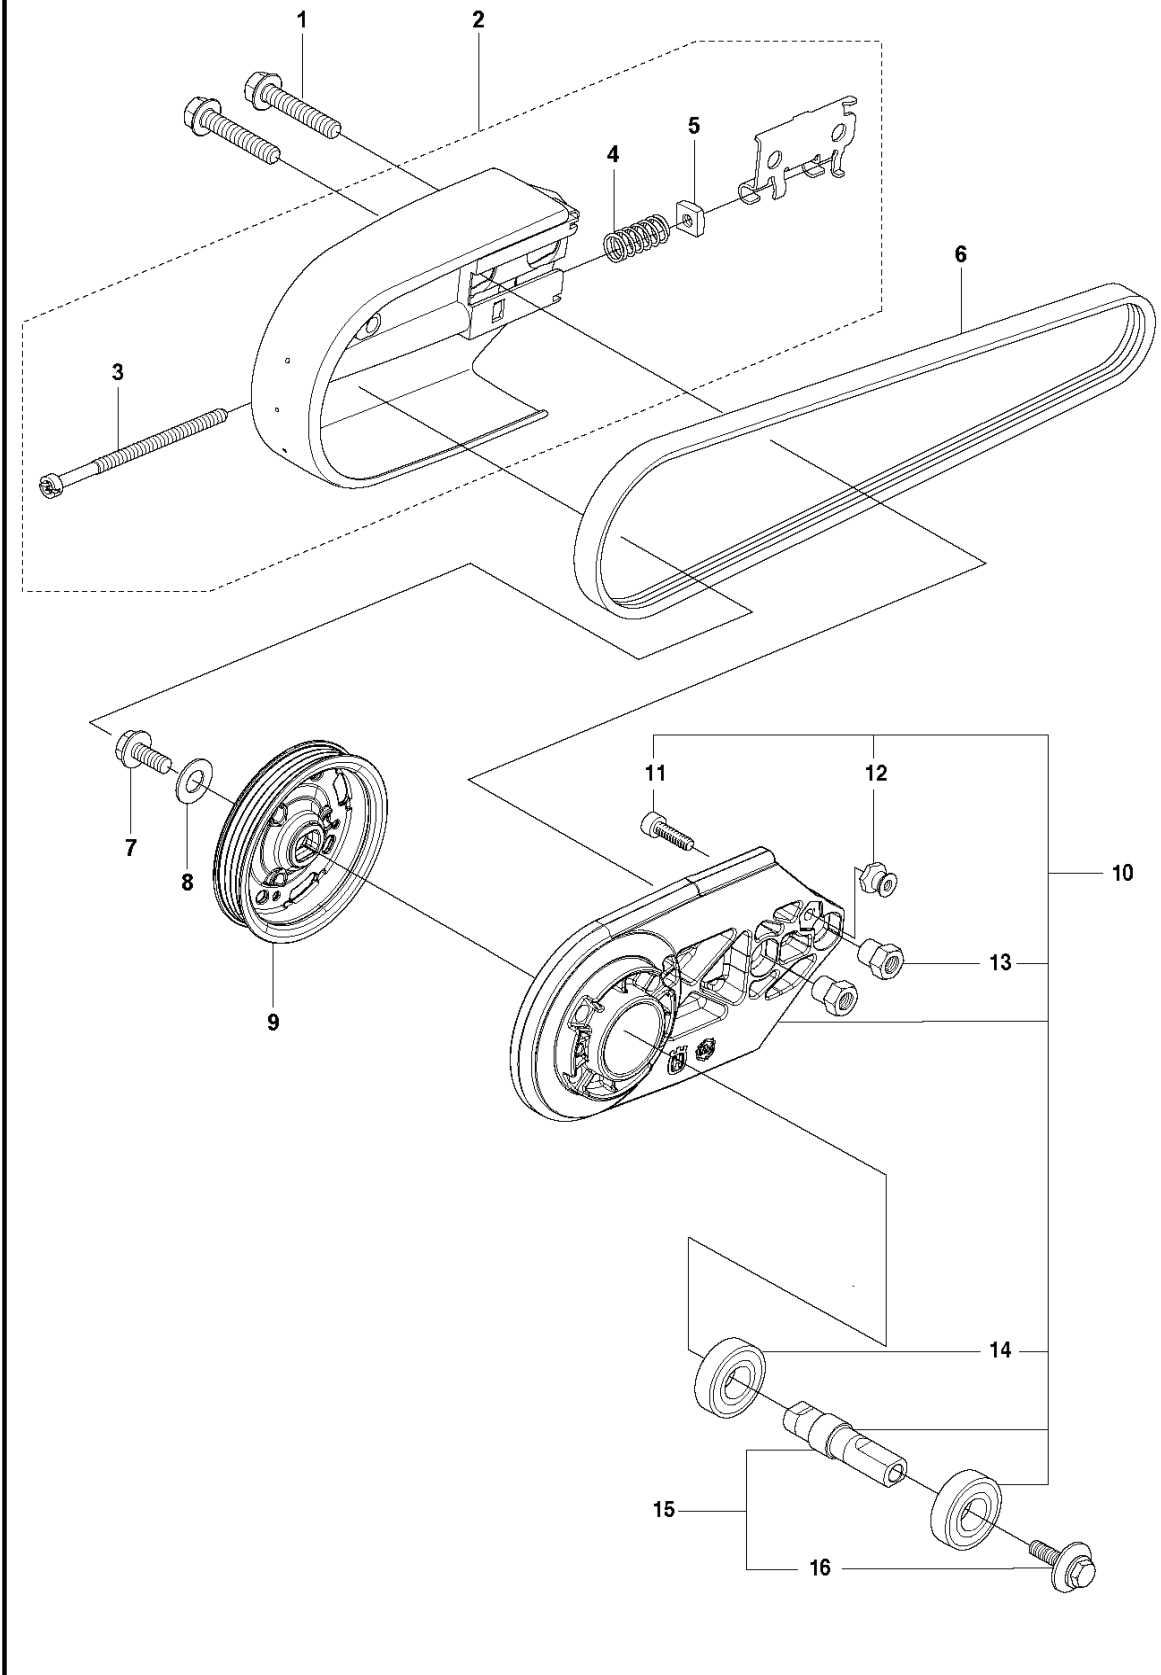

SPARE PARTS CATALOGUE
POWER CUTTERS: HUSQVARNA K 7000 SMARTGUARD

Spare Parts List

SPARE PARTS LIST

POWER CUTTERS

HUSQVARNA K 7000 SMARTGUARD

G K7000 SMARTGUARD 16"
ACCESSORIES

POWER CUTTERS

PXM_REF	PXM_PARTNO	DESCRIPTION	PXM_REMARK	QTY.
1	506382601	TOOL		1

B3 K7000 SMARTGUARD 16"
SMARTGUARD

POWER CUTTERS

PXM_REF	PXM_PARTNO	DESCRIPTION	PXM_REMARK	QTY.
7	584437701	DISC		1
8	584438301	SUPPORT FLANGE		1
9	506070904	FLANGE WASHER	Diam 119mm, Japan 14"/16"	1
9	583874402	FLANGE		1
10	506379622	KIT	Diam 22,2mm	1
10	578398201	BUSHING	Diam 20/25,4mm	1
10	581605403	BUSHING	Diam 30,5mm	1
11	590503801	SCREW		1
12	544218430	SCREW ITXSCM		4
13	584438202	SLEEVE	16", Black	4
14	584438101	SPRING		4
15	584437801	SHIM		2
16	584437901	LINING		1
17	584438001	LINING		1
18	581117707	DECAL		1
19	584992603	DECAL		1

A K7000 SMARTGUARD 16"
BELT GUARD & PULLEY

POWER CUTTERS

PXM_REF	PXM_PARTNO	DESCRIPTION	PXM_REMARK	QTY.
1	506284401	SCREW EHHFM		2
2	506393602	BELT GUARD		1
3	503207205	SCREW CITXSCM		1 2
4	506266801	COMPRESSION SPRING		1 2
5	506409301	NUT		1 2
6	544976306	BELT		1
7	503200045	SCREW EHHFM		1
8	503230116	WASHER		1
9	584439401	PULLEY		1
10	589390303	BEARING HOUSING		1
11	505574116	SCREW ITXSCM		1 10
12	586416901	STOP		1 10
13	584788101	NUT		2 10
14	583953301	BALL BEARING		2 10
15	588138401	SHAFT		1
16	590503801	SCREW		1 15