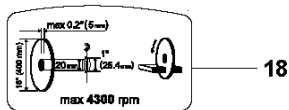

SPARE PARTS CATALOGUE
POWER CUTTERS: HUSQVARNA K 7000 SMARTGUARD

Spare Parts List

SPARE PARTS LIST

POWER CUTTERS

HUSQVARNA K 7000 SMARTGUARD

G K7000 SMARTGUARD 16"
ACCESSORIES

POWER CUTTERS

PXM_REF	PXM_PARTNO	DESCRIPTION	PXM_REMARK	QTY.
1	506382601	TOOL		1

B3 K7000 SMARTGUARD 16"
SMARTGUARD

POWER CUTTERS

PXM_REF	PXM_PARTNO	DESCRIPTION	PXM_REMARK	QTY.
7	584437701	DISC		1
8	584438301	SUPPORT FLANGE		1
9	506070904	FLANGE WASHER	Diam 119mm, Japan 14"/16"	1
9	583874402	FLANGE		1
10	506379622	KIT	Diam 22,2mm	1
10	578398201	BUSHING	Diam 20/25,4mm	1
10	581605403	BUSHING	Diam 30,5mm	1
11	590503801	SCREW		1
12	544218430	SCREW ITXSCM		4
13	584438202	SLEEVE	16", Black	4
14	584438101	SPRING		4
15	584437801	SHIM		2
16	584437901	LINING		1
17	584438001	LINING		1
18	581117707	DECAL		1
19	584992603	DECAL		1