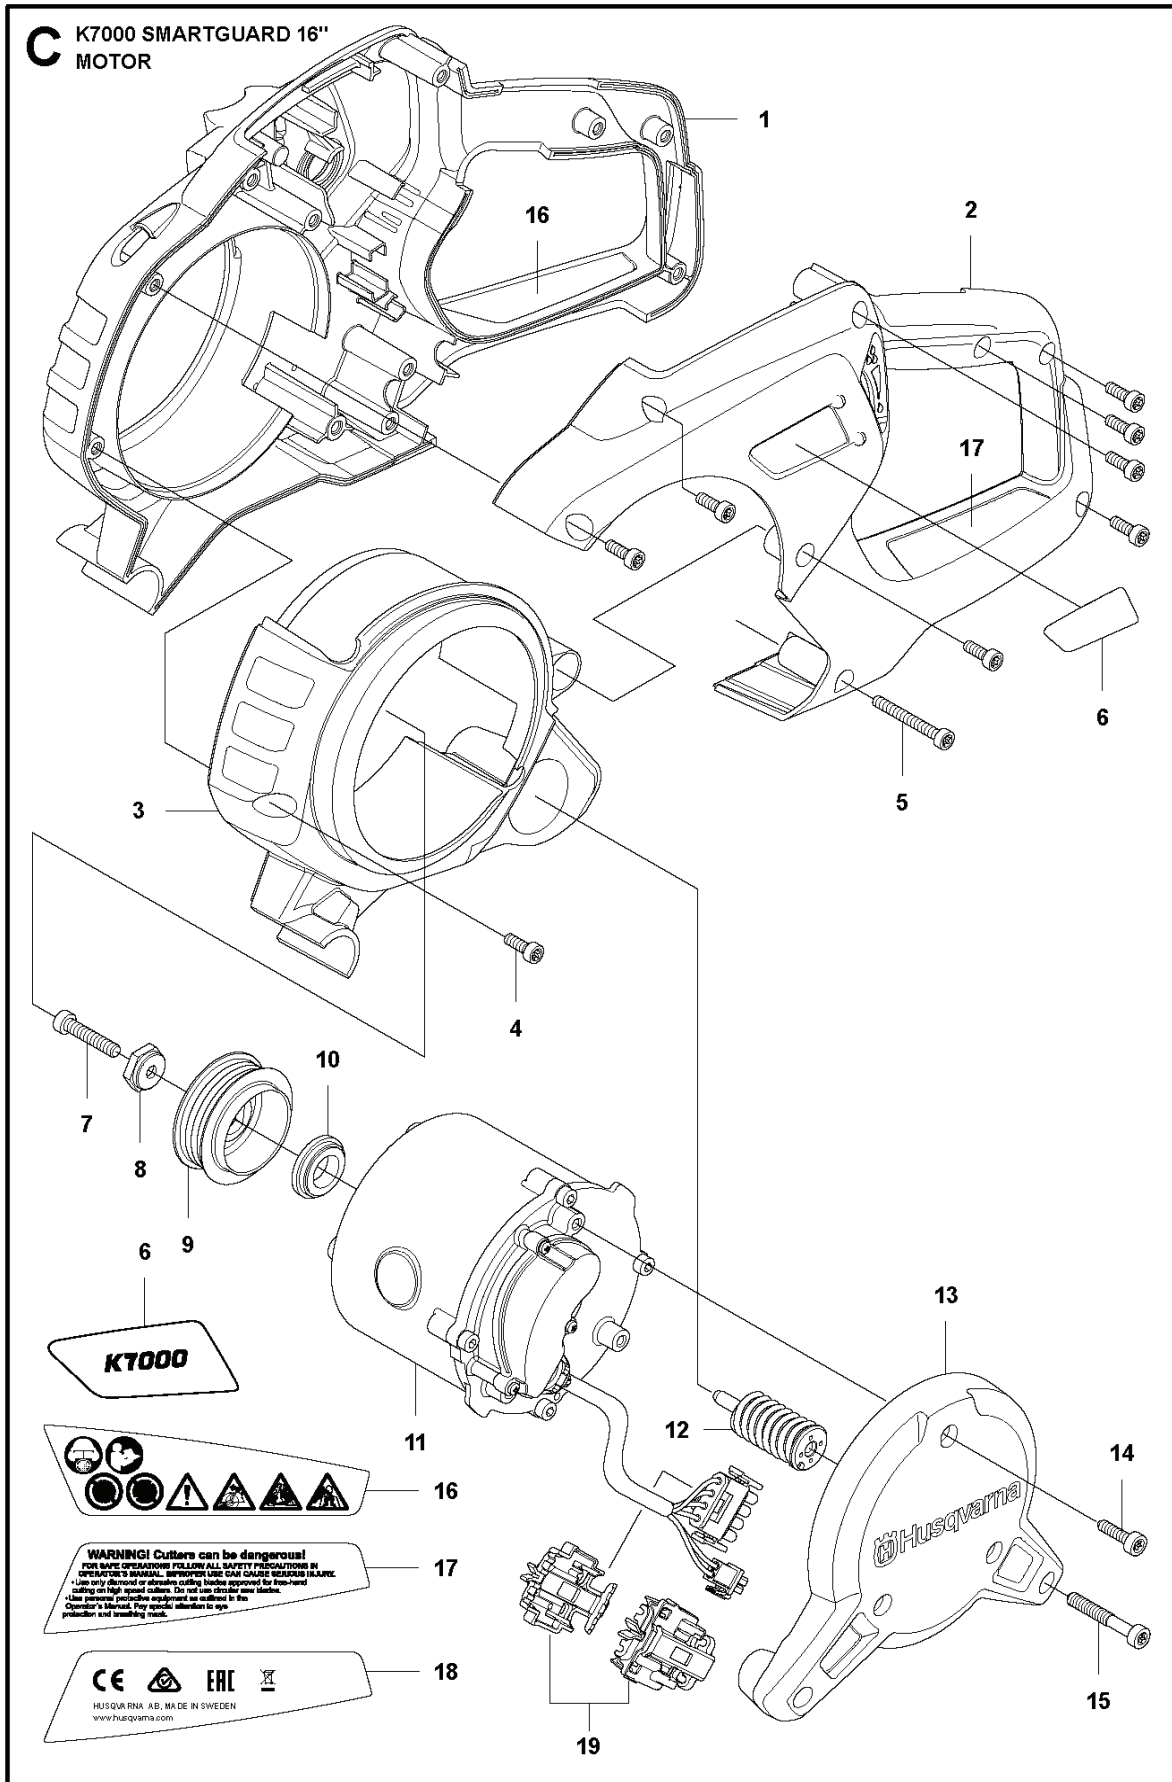

POWER CUTTERS

PXM_REF	PXM_PARTNO	DESCRIPTION	PXM_REMARK	QTY.
1	574844905	HANDLE HALF		1
2	574845003	HANDLE HALF		1
3	529279502	MOTOR HOUSING		1
4	504909414	SCREW ITXSCT		8
5	504909440	SCREW ITXSCT		1
6	575628406	DECAL		1
7	544218430	SCREW ITXSCM		1
8	504038301	SPACING SLEEVE		1
9	580882501	DRIVING PULLEY		1
10	506202702	SUPPORT FLANGE		1
11	588227103	MOTOR		1
12	537210304	ANTIVIBRATION ELEMENT		1
13	529291202	MOTOR COVER		1
14	503215326	SCREW ITXSCM		3
15	544218440	SCREW ITXSCM		2
16	581166101	DECAL		1
17	581166001	DECAL	US ONLY	1
18	581166003	DECAL	ROW	3
19	598757301	COVER KIT		1